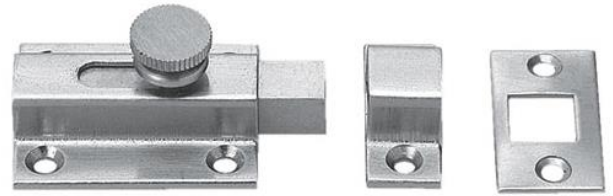

GB-KR Brass Slide Bolt

Features

- Knurled knob provides easy grip
- 2 counter plates included for different mountings

Material

- Brass, satin nickel finish

Part No.	L	B	H	C ₁	C ₂	P ₁	P ₂	P ₃	P ₄
GB-KR-35	36	29	18	11	16	26.5	19	20	21
GB-KR-45	45	30	18.5	12.5	17	33	20	22.5	21.5

GKR-50 Stainless Steel Slide Bolt

Features

- Tab style knob provides an easy grip
- 2 counter plates included for different mountings

Material

- Stainless steel 304, satin finish

Part No.
GKR-50