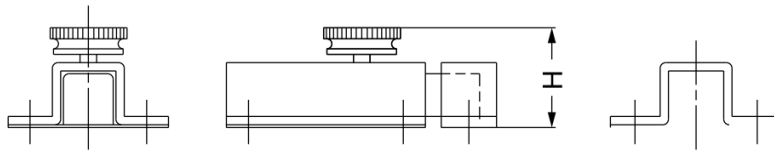

GB-KR Brass Slide Bolt

Features

- Knurled knob provides easy grip
- 2 counter plates included for different mountings

Material

- Brass, satin nickel finish

Part No.	L	B	H	C ₁	C ₂	P ₁	P ₂	P ₃	P ₄
GB-KR-35	36	29	18	11	16	26.5	19	20	21
GB-KR-45	45	30	18.5	12.5	17	33	20	22.5	21.5

GKR-50 Stainless Steel Slide Bolt

Features

- Tab style knob provides an easy grip
- 2 counter plates included for different mountings

Material

- Stainless steel 304, satin finish

Part No.
GKR-50