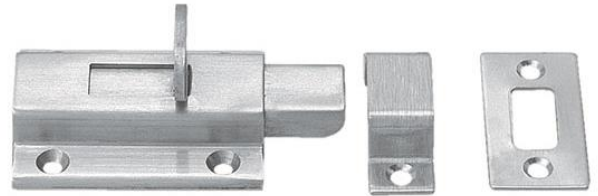

GB-KR Brass Slide Bolt

Features

- Knurled knob provides easy grip
- 2 counter plates included for different mountings

Material

- Brass, satin nickel finish

Part No.	L	B	H	C ₁	C ₂	P ₁	P ₂	P ₃	P ₄
GB-KR-35	36	29	18	11	16	26.5	19	20	21
GB-KR-45	45	30	18.5	12.5	17	33	20	22.5	21.5

GKR-50 Stainless Steel Slide Bolt

Features

- Tab style knob provides an easy grip
- 2 counter plates included for different mountings

Material

- Stainless steel 304, satin finish

Part No.
GKR-50