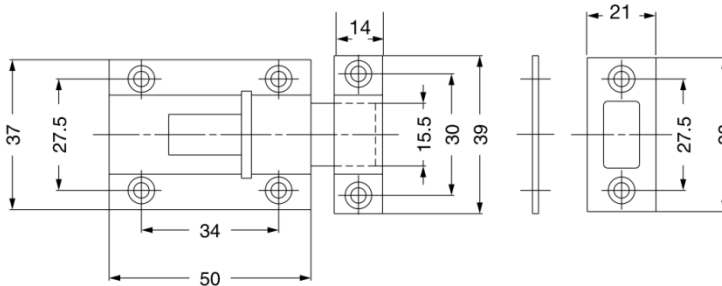

GB-KR Brass Slide Bolt

Features

- Knurled knob provides easy grip
- 2 counter plates included for different mountings

Material

- Brass, satin nickel finish

Part No.	L	B	H	C ₁	C ₂	P ₁	P ₂	P ₃	P ₄
GB-KR-35	36	29	18	11	16	26.5	19	20	21
GB-KR-45	45	30	18.5	12.5	17	33	20	22.5	21.5

GKR-50 Stainless Steel Slide Bolt

Features

- Tab style knob provides an easy grip
- 2 counter plates included for different mountings

Material

- Stainless steel 304, satin finish

Part No.
GKR-50