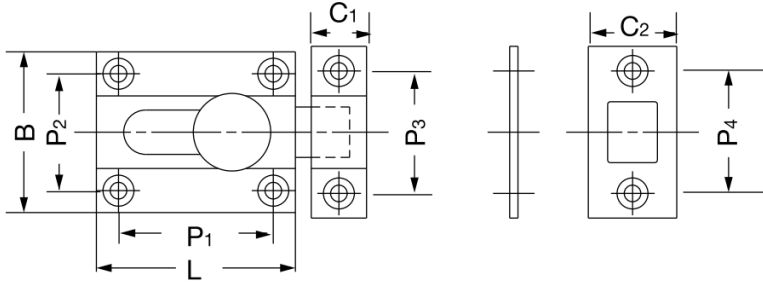

GB-KR Brass Slide Bolt

Features

- Knurled knob provides easy grip
- 2 counter plates included for different mountings

Material

- Brass, satin nickel finish

Part No.	L	B	H	C ₁	C ₂	P ₁	P ₂	P ₃	P ₄
GB-KR-35	36	29	18	11	16	26.5	19	20	21
GB-KR-45	45	30	18.5	12.5	17	33	20	22.5	21.5

GKR-50 Stainless Steel Slide Bolt

Features

- Tab style knob provides an easy grip
- 2 counter plates included for different mountings

Material

- Stainless steel 304, satin finish

Part No.
GKR-50