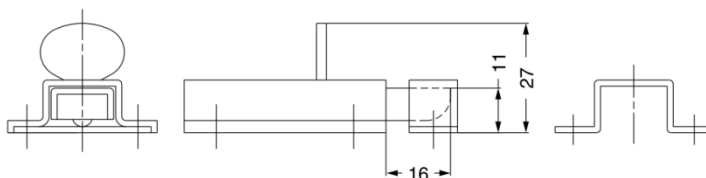

GB-KR Brass Slide Bolt

Features

- Knurled knob provides easy grip
- 2 counter plates included for different mountings

Material

- Brass, satin nickel finish

Part No.	L	B	H	C ₁	C ₂	P ₁	P ₂	P ₃	P ₄
GB-KR-35	36	29	18	11	16	26.5	19	20	21
GB-KR-45	45	30	18.5	12.5	17	33	20	22.5	21.5

GKR-50 Stainless Steel Slide Bolt

Features

- Tab style knob provides an easy grip
- 2 counter plates included for different mountings

Material

- Stainless steel 304, satin finish

Part No.
GKR-50